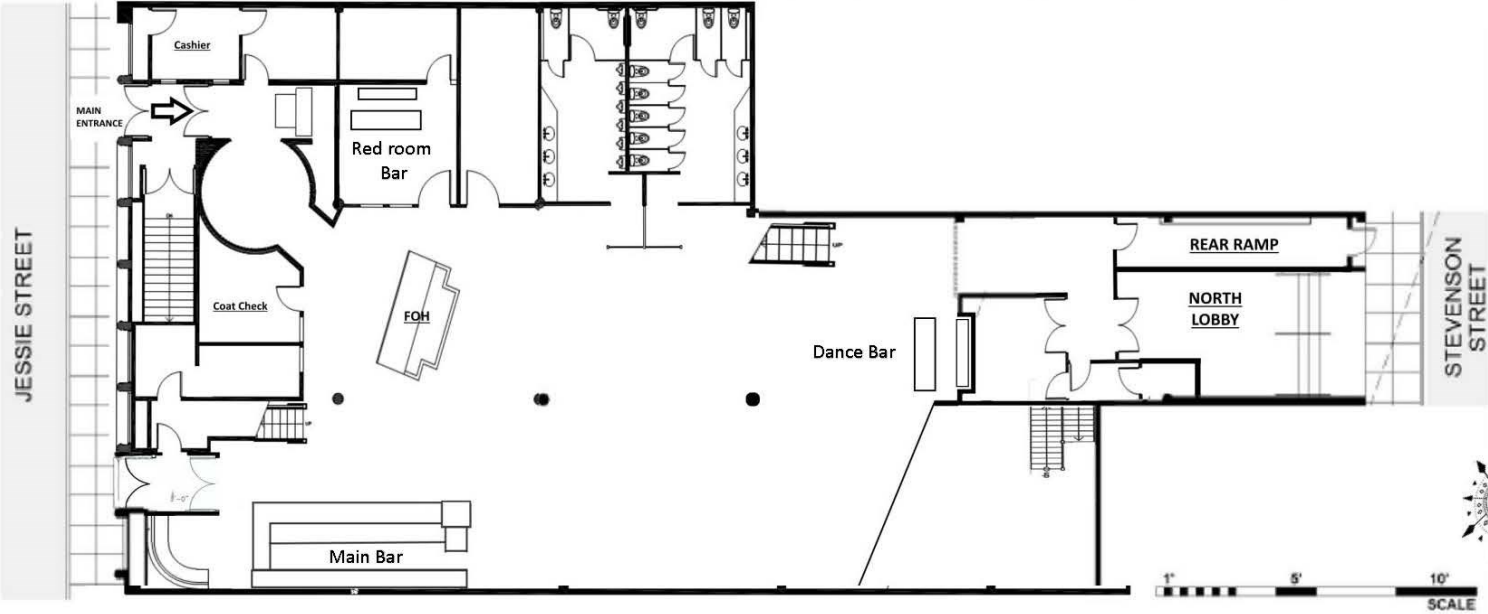

MEZZANINE FLOOR PLAN

GROUND FLOOR LEVEL
7700 SQUARE FEET