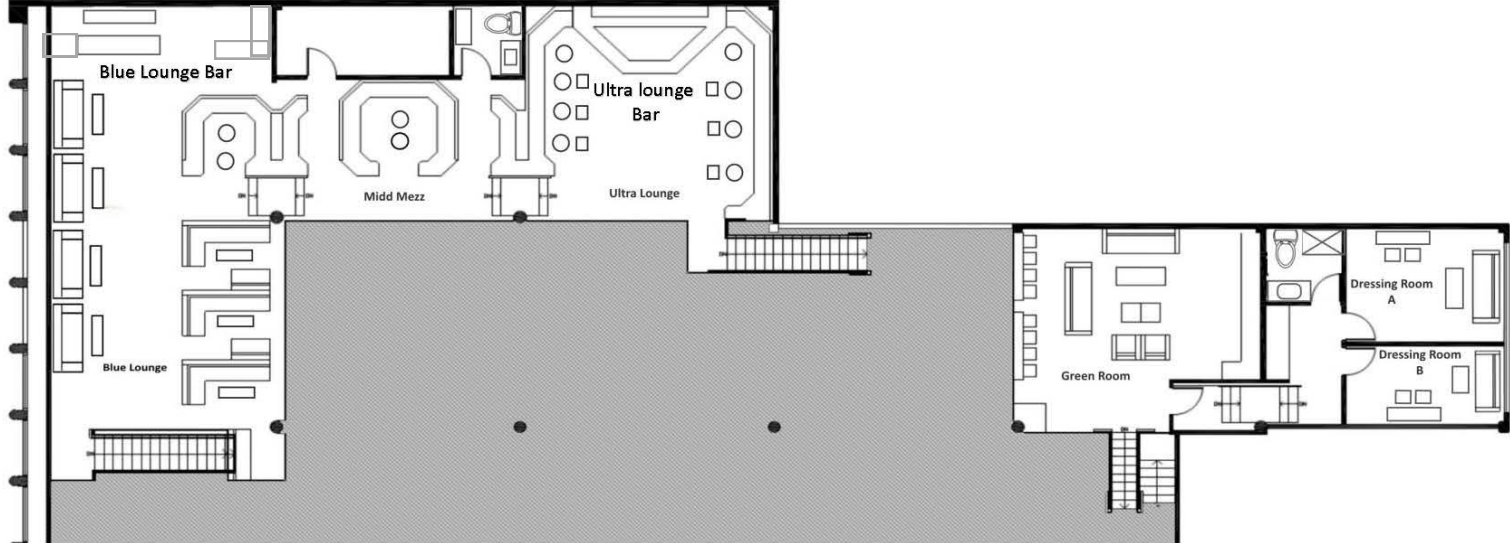

MEZZANINE FLOOR PLAN

GROUND FLOOR LEVEL
7700 SQUARE FEET